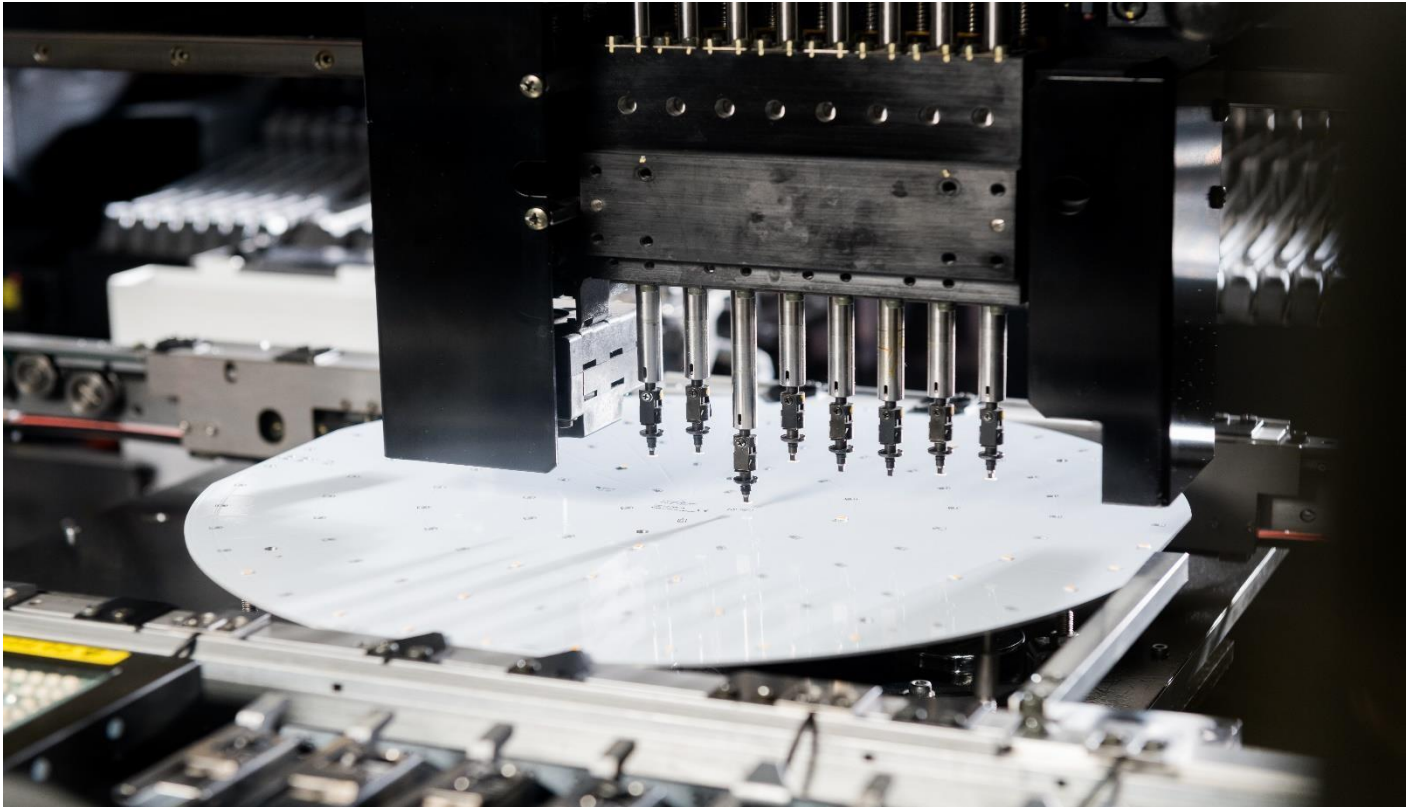

Modular system

We use so-called building blocks, which enables us to quickly design your customized light line. After your approval, we will produce the products in our own factory in the Netherlands. These can be large or small volumes. By using our modular system, we are able to supply high quality LED light lines at very attractive prices.

Sectors

You can find our customized products for various target groups:

- Safety Led light lines in industry
- Light lines for crowd management in public environments
- Barrier lighting in the Maastunnel in Rotterdam
- Marking of free campers pitches on large campsites
- etc.