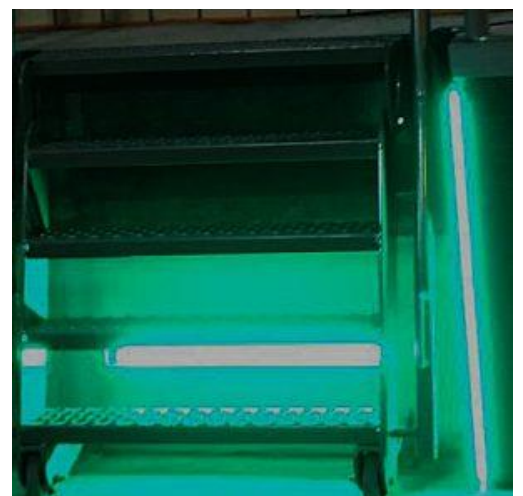

Maastunnel barrierlight

Westend Lighting bv

Leemstraat 40-44, 4705 RH Roosendaal, The Netherlands

Phone: +31 (0) 85 487 9670

Email: sales@westendlighting.nl

No right scan be derived from this documentation. Subject to changes. © Westend Lighting b.v.