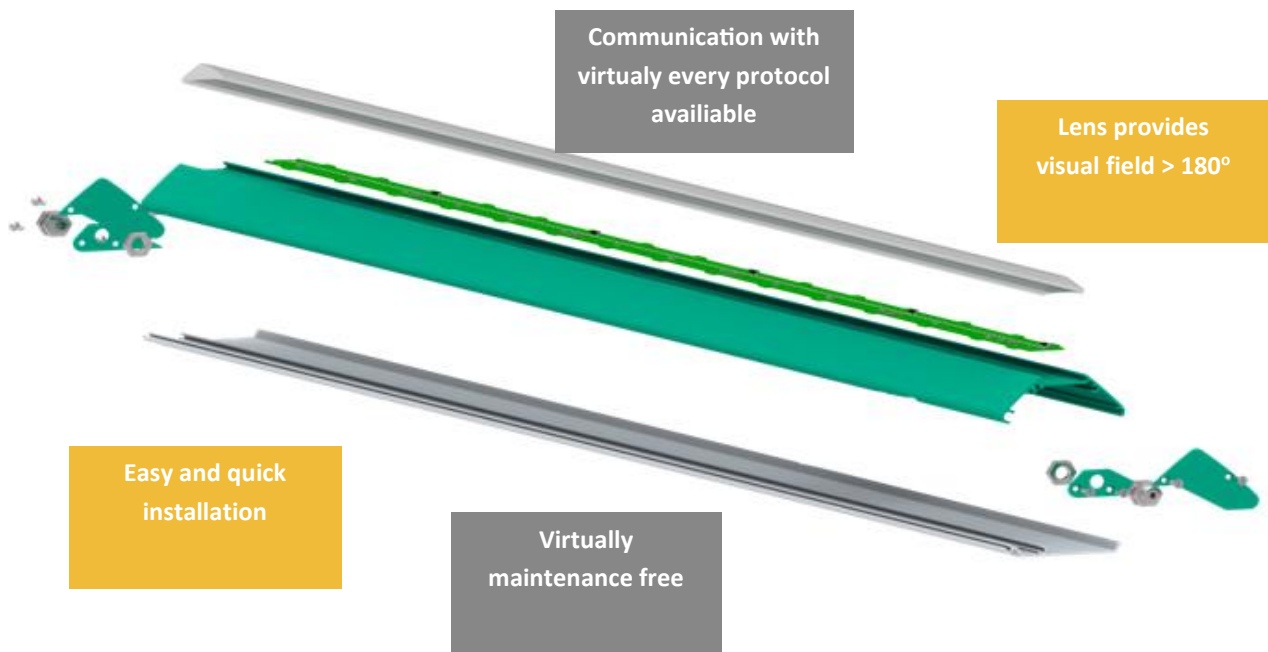

## Lutra LED Lightline

Do not make a labyrinth of your escape route

## Lutra LED light line

Lutra is LED light line that can be used in various ways to give optimal escape routes and emergency exit doors. This LED light line of very high quality is standard available in length from 250 to 3000 mm. By using high quality lenses, the light line is visible at an angle of  $\pm 180^\circ$ . This makes it possible to see the escape route or emergency doors from entire room in a case of emergency. For a longer light line in one piece, please contact our sales department.

The Lutra LED light line is constructed with high-quality materials. The casing is made entirely of aluminium. The electrical parts and LEDs are completely sealed. This makes the Lutra LED light line suitable for use in damp rooms or outdoors.

Voltage	24 VDC		With x Hight (mm)	85 x 45
Wattage	14 W/m		Lenghe (mm)	250 tot 3000
Lightsource	LED		Profile	Aluminum RAL 6024 Traffic green
			Lens	Polycarbonate
Lightcolor	Green Dominant/peak wavelength 520 – 540 nm		Viewing angle	-90° / +90°
Operational temp.	-25°C / +55° C		Installation cable	2 m - 2 cores