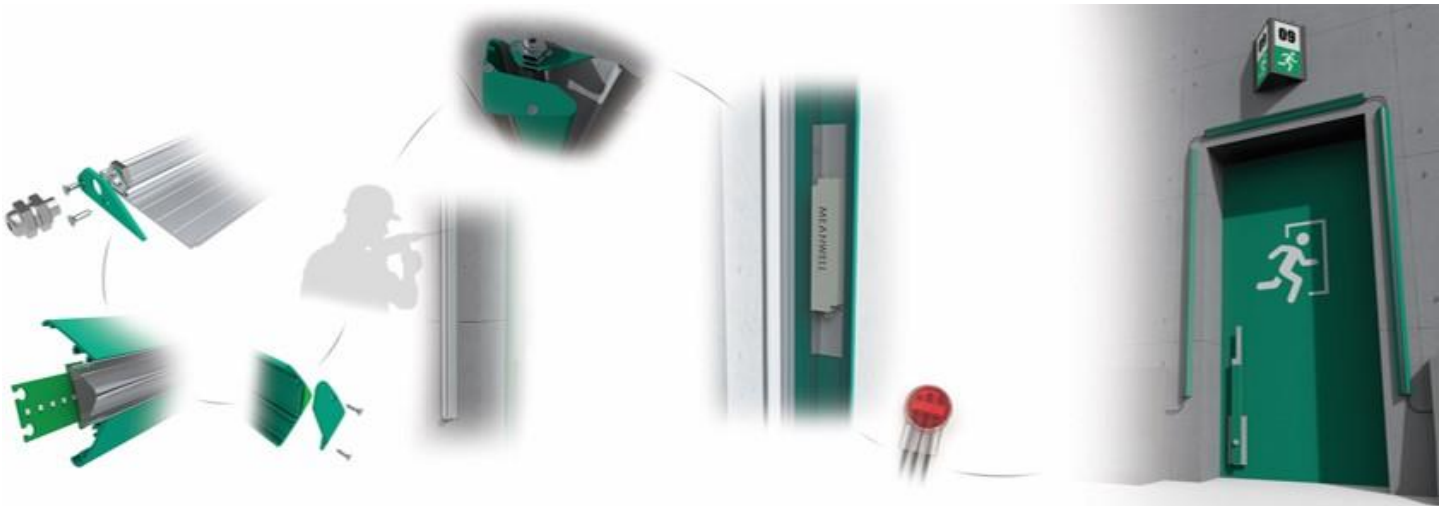

## Lutra LED Lightline

Do not make a labyrinth of your escape route

## Lutra LED light line

Lutra is LED light line that can be used in various ways to give optimal escape routes and emergency exit doors. This LED light line of very high quality is standard available in length from 250 to 3000 mm. By using high quality lenses, the light line is visible at an angle of  $\pm 180^\circ$ . This makes it possible to see the escape route or emergency doors from entire room in a case of emergency. For a longer light line in one piece, please contact our sales department.

The Lutra LED light line is constructed with high-quality materials. The casing is made entirely of aluminium. The electrical parts and LEDs are completely sealed. This makes the Lutra LED light line suitable for use in damp rooms or outdoors.